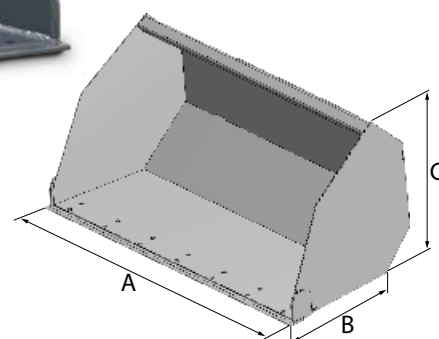

NEW GENERAL BUCKET

<http://tiny.cc/newgeneralbucket>

FEATURES & BENEFITS

- New efficient design increases volume and visibility
- Bolt-on Teeth and Cutting edge available
- Heavy duty (HD) models available for hard works

The new design of the MultiOne bucket increases the volume and enables good visibility. The inside of the bucket is completely plain and the sides open forward in slight angle which guarantees easy and complete filling and emptying of all kinds of materials. There are narrow holes at the upper end of the bucket which improve visibility and prevent stones from falling towards the operator. The special design allows to stack the buckets one inside the other saving storage space (until 6 on a pallet). Available with cutting edge and teeth.

Model	Volume*	Width (A)	Length (B)	Height (C)	Weight	Teeth	Code
100	205 l (7.2 ft ³)	100 cm (39.4 in)	58 cm (22.8 in)	59 cm (23.2 in)	66 kg (146 lbs)	5	C890031
115	238 l (8.4 ft ³)	115 cm (45.3 in)	58 cm (22.8 in)	59 cm (23.2 in)	74 kg (163 lbs)	6	C890032
130	272 l (9.6 ft ³)	130 cm (51.2 in)	58 cm (22.8 in)	59 cm (23.2 in)	82 kg (181 lbs)	7	C890033
130HD	272 l (9.6 ft ³)	130 cm (51.2 in)	58 cm (22.8 in)	59 cm (23.2 in)	130 kg (287 lbs)	7	C890034
150HD	316 l (11.2 ft ³)	150 cm (59 in)	58 cm (22.8 in)	59 cm (23.2 in)	146 kg (322 lbs)	8	C890035
180HD	383 l (13.5 ft ³)	180 cm (71 in)	58 cm (22.8 in)	59 cm (23.2 in)	170 kg (375 lbs)	10	C890036