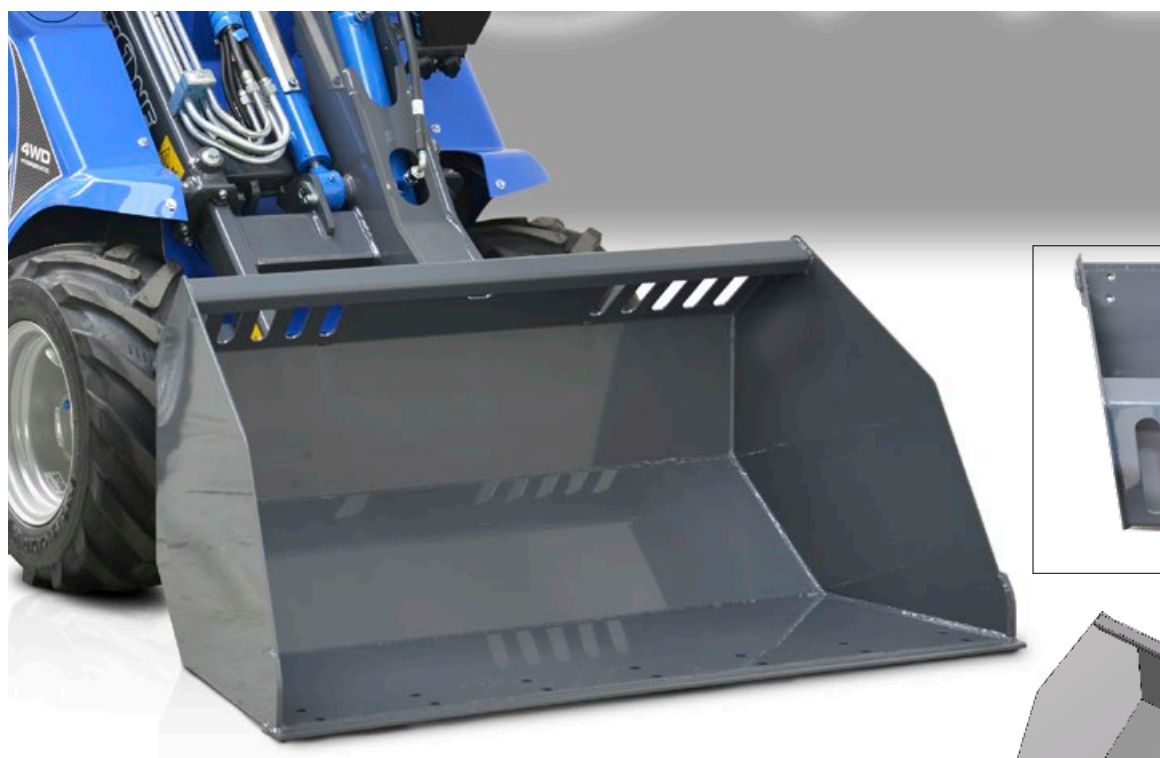

NEW GENERAL BUCKET

<http://tiny.cc/newgeneralbucket>

FEATURES & BENEFITS

- New efficient design increases volume and visibility
- Bolt-on Teeth and Cutting edge available
- Heavy duty (HD) models available for hard works

The new design of the MultiOne bucket increases the volume and enables good visibility. The inside of the bucket is completely plain and the sides open forward in slight angle which guarantees easy and complete filling and emptying of all kinds of materials. There are narrow holes at the upper end of the bucket which improve visibility and prevent stones from falling towards the operator. The special design allows to stack the buckets one inside the other saving storage space (until 6 on a pallet). Available with cutting edge and teeth.

Model	Volume*	Width (A)	Length (B)	Height (C)	Weight	Teeth	Code
100	205 l (7.2 ft ³)	100 cm (39.4 in)	58 cm (22.8 in)	59 cm (23.2 in)	66 kg (146 lbs)	5	C890031
115	238 l (8.4 ft ³)	115 cm (45.3 in)	58 cm (22.8 in)	59 cm (23.2 in)	74 kg (163 lbs)	6	C890032
130	272 l (9.6 ft ³)	130 cm (51.2 in)	58 cm (22.8 in)	59 cm (23.2 in)	82 kg (181 lbs)	7	C890033
130HD	272 l (9.6 ft ³)	130 cm (51.2 in)	58 cm (22.8 in)	59 cm (23.2 in)	130 kg (287 lbs)	7	C890034
150HD	316 l (11.2 ft ³)	150 cm (59 in)	58 cm (22.8 in)	59 cm (23.2 in)	146 kg (322 lbs)	8	C890035
180HD	383 l (13.5 ft ³)	180 cm (71 in)	58 cm (22.8 in)	59 cm (23.2 in)	170 kg (375 lbs)	10	C890036